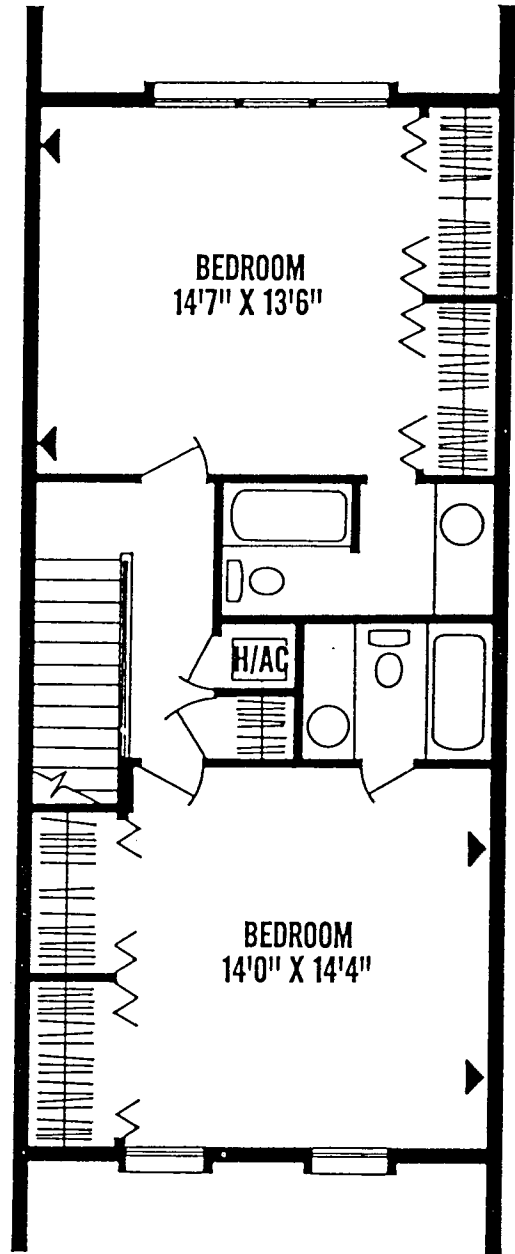

CROSS KEYS TOWNHOUSE

MODEL B — 18 FEET

TWO BEDROOMS — TWO BATHS — POWDER ROOM

FIRST FLOOR

SECOND FLOOR

- ▶ PREWIRED TELEPHONE OUTLETS
- ▶ P PREWIRED PANEL TELEPHONE

All Measurements Approximate

CROSS KEYS TOWNHOUSE
 MODEL A — 16 FEET
 TWO BEDROOMS — ONE BATH — POWDER ROOM

FIRST FLOOR

SECOND FLOOR

- ▶ PREWIRED TELEPHONE OUTLETS
- ▶ P PREWIRED PANEL TELEPHONE

All Measurements Approximate

CROSS KEYS TOWNHOUSE

MODEL D — COUNTRY KITCHEN — 23 FT.
THREE BEDROOMS — TWO BATHS AND POWDER ROOM

FIRST FLOOR

SECOND FLOOR

- ▶ PREWIRED TELEPHONE OUTLETS
- ▶▶ PREWIRED PANEL TELEPHONE

All Measurements Approximate

CROSS KEYS TOWNHOUSE
 MODEL C - 23 FT
 THREE BEDROOMS - TWO BATHS AND POWDER ROOM

FIRST FLOOR

SECOND FLOOR

- ▶ PREWIRED TELEPHONE OUTLETS
- ▶ PREWIRED PANEL TELEPHONE

All Measurements Approximate