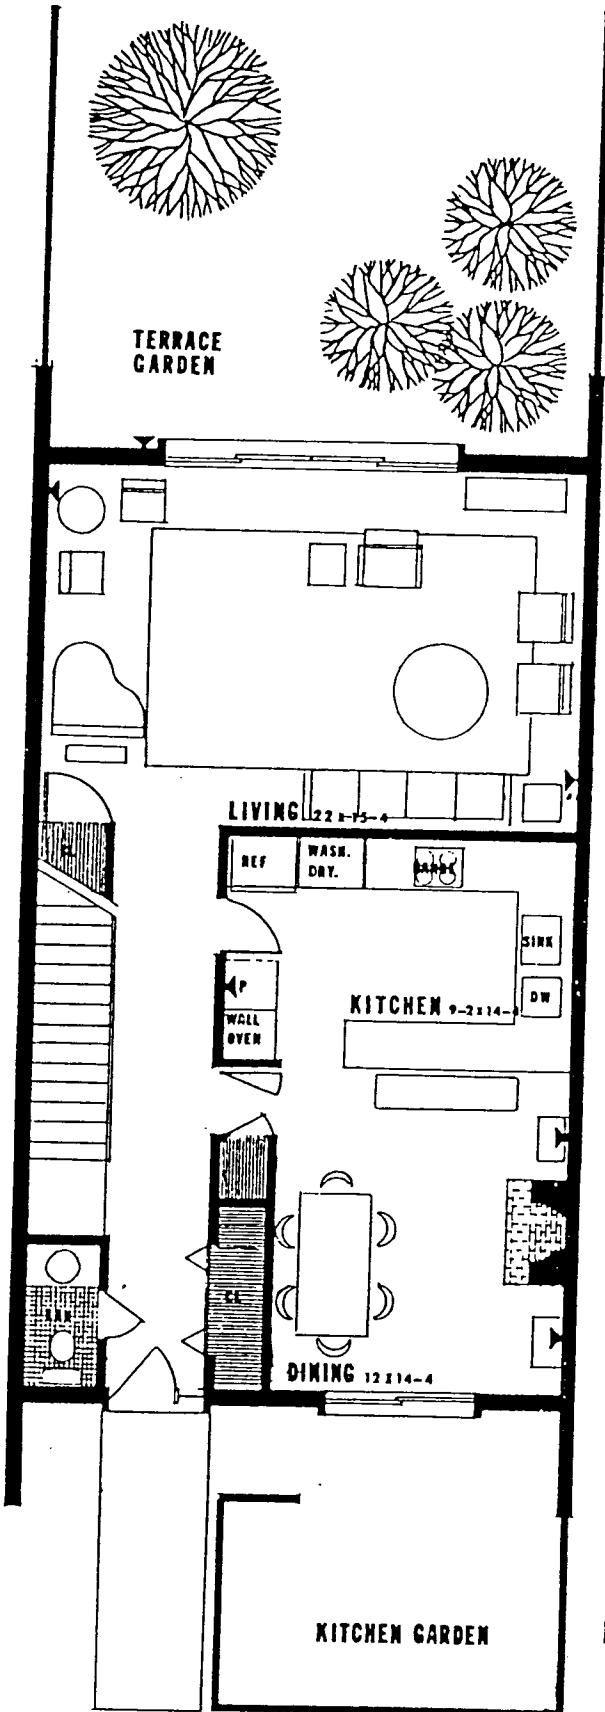

CROSS KEYS TOWNHOUSE

MODEL B — 18 FEET

TWO BEDROOMS — TWO BATHS — POWDER ROOM

FIRST FLOOR

SECOND FLOOR

- ▶ PREWIRED TELEPHONE OUTLETS
- ▶ P PREWIRED PANEL TELEPHONE

All Measurements Approximate

CROSS KEYS TOWNHOUSE
 MODEL A — 16 FEET
 TWO BEDROOMS — ONE BATH — POWDER ROOM

FIRST FLOOR

SECOND FLOOR

- ▶ PREWIRED TELEPHONE OUTLETS
- ▶ P PREWIRED PANEL TELEPHONE

All Measurements Approximate

CROSS KEYS TOWNHOUSE

MODEL D — COUNTRY KITCHEN — 23 FT.
THREE BEDROOMS — TWO BATHS AND POWDER ROOM

FIRST FLOOR

SECOND FLOOR

- ▶ PREWIRED TELEPHONE OUTLETS
- ▶▶ PREWIRED PANEL TELEPHONE

All Measurements Approximate

CROSS KEYS TOWNHOUSE
 MODEL C - 23 FT
 THREE BEDROOMS - TWO BATHS AND POWDER ROOM

FIRST FLOOR

SECOND FLOOR

- ▶ PREWIRED TELEPHONE OUTLETS
- ▶ PREWIRED PANEL TELEPHONE

All Measurements Approximate