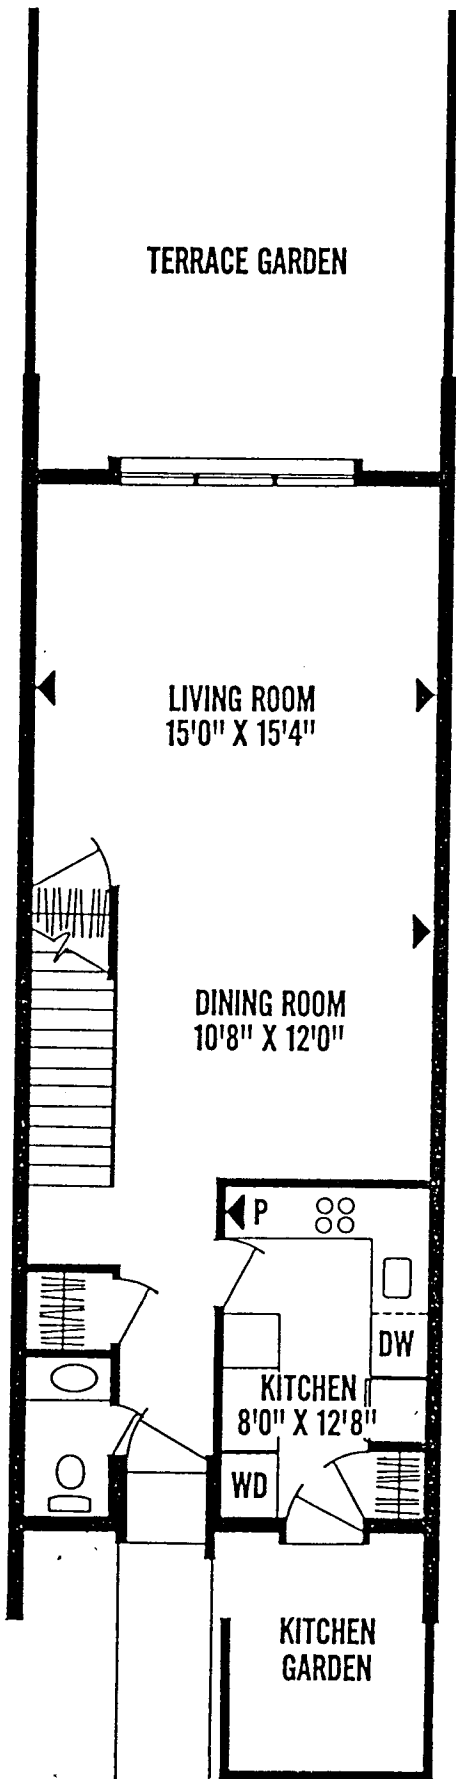

CROSS KEYS TOWNHOUSE

MODEL B — 18 FEET

TWO BEDROOMS — TWO BATHS — POWDER ROOM

FIRST FLOOR

SECOND FLOOR

- ▶ PREWIRED TELEPHONE OUTLETS
- ▶ P PREWIRED PANEL TELEPHONE

All Measurements Approximate

CROSS KEYS TOWNHOUSE
 MODEL A — 16 FEET
 TWO BEDROOMS — ONE BATH — POWDER ROOM

FIRST FLOOR

SECOND FLOOR

- ▶ PREWIRED TELEPHONE OUTLETS
- ▶ P PREWIRED PANEL TELEPHONE

All Measurements Approximate

CROSS KEYS TOWNHOUSE

MODEL D — COUNTRY KITCHEN — 23 FT.
THREE BEDROOMS — TWO BATHS AND POWDER ROOM

FIRST FLOOR

SECOND FLOOR

- ▶ PREWIRED TELEPHONE OUTLETS
- ▶▶ PREWIRED PANEL TELEPHONE

All Measurements Approximate

CROSS KEYS TOWNHOUSE
 MODEL C - 23 FT
 THREE BEDROOMS - TWO BATHS AND POWDER ROOM

FIRST FLOOR