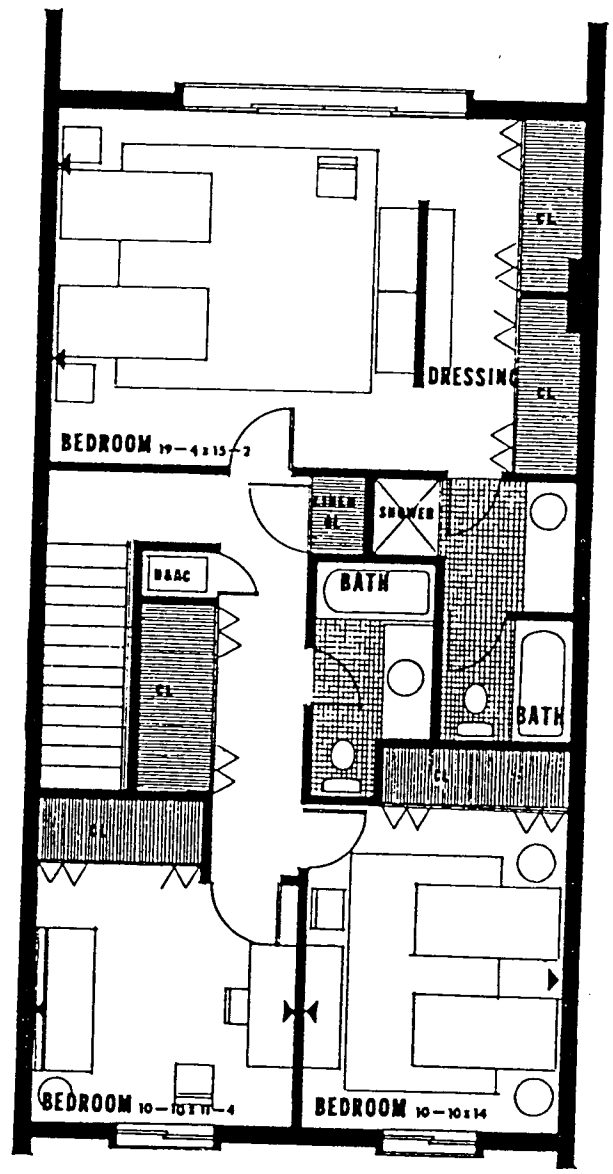

CROSS KEYS TOWNHOUSE

MODEL B — 18 FEET

TWO BEDROOMS — TWO BATHS — POWDER ROOM

FIRST FLOOR

SECOND FLOOR

- ▶ PREWIRED TELEPHONE OUTLETS
- ▶ P PREWIRED PANEL TELEPHONE

All Measurements Approximate

CROSS KEYS TOWNHOUSE
 MODEL A — 16 FEET
 TWO BEDROOMS — ONE BATH — POWDER ROOM

FIRST FLOOR

SECOND FLOOR

- ▶ PREWIRED TELEPHONE OUTLETS
- ▶ P PREWIRED PANEL TELEPHONE

All Measurements Approximate

CROSS KEYS TOWNHOUSE

MODEL D — COUNTRY KITCHEN — 23 FT.
THREE BEDROOMS — TWO BATHS AND POWDER ROOM

FIRST FLOOR

SECOND FLOOR

- ▶ PREWIRED TELEPHONE OUTLETS
- ▶▶ PREWIRED PANEL TELEPHONE

All Measurements Approximate

CROSS KEYS TOWNHOUSE
 MODEL C - 23 FT
 THREE BEDROOMS - TWO BATHS AND POWDER ROOM

FIRST FLOOR

SECOND FLOOR

- ▶ PREWIRED TELEPHONE OUTLETS
- ▶ PREWIRED PANEL TELEPHONE

All Measurements Approximate