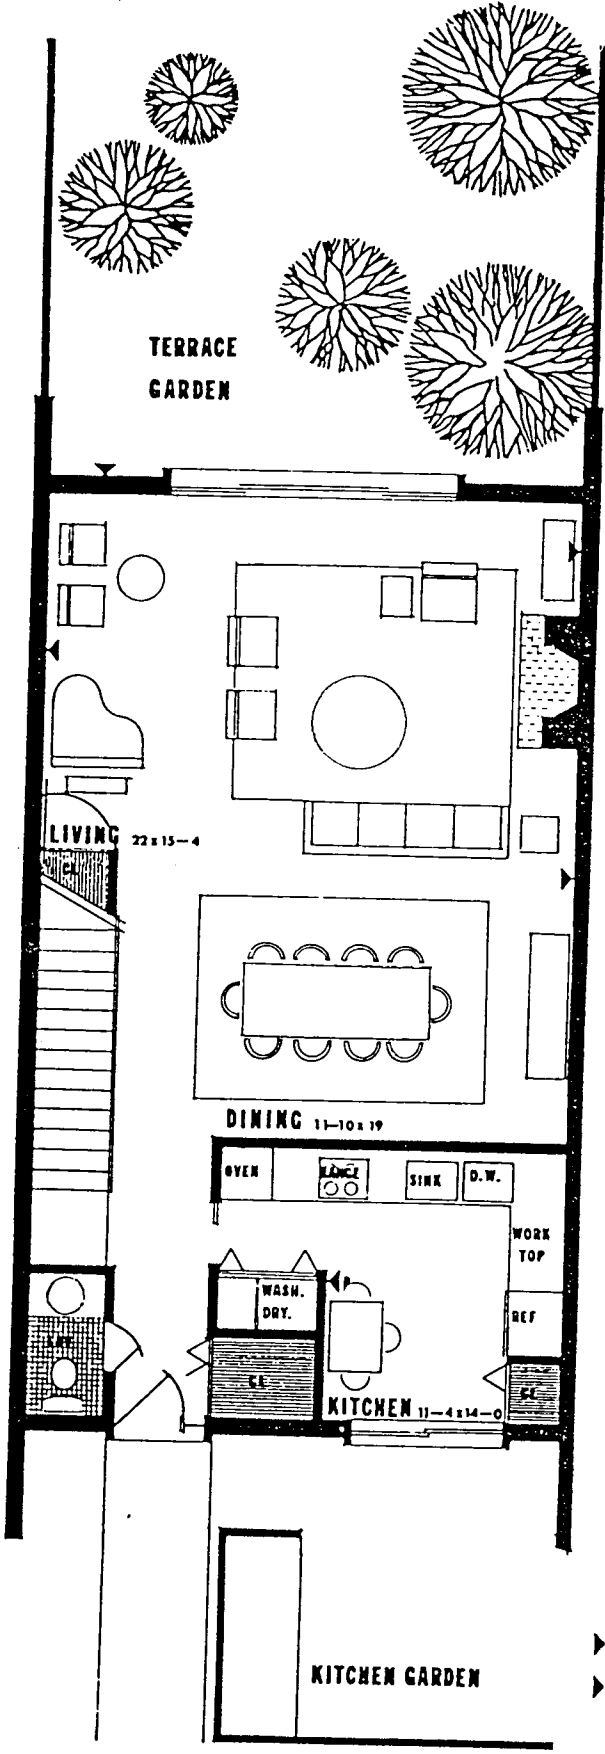

CROSS KEYS TOWNHOUSE

MODEL B — 18 FEET

TWO BEDROOMS — TWO BATHS — POWDER ROOM

FIRST FLOOR

SECOND FLOOR

- ▶ PREWIRED TELEPHONE OUTLETS
- ▶ P PREWIRED PANEL TELEPHONE

All Measurements Approximate

CROSS KEYS TOWNHOUSE
 MODEL A — 16 FEET
 TWO BEDROOMS — ONE BATH — POWDER ROOM

FIRST FLOOR

SECOND FLOOR

- ▶ PREWIRED TELEPHONE OUTLETS
- ▶ P PREWIRED PANEL TELEPHONE

All Measurements Approximate

CROSS KEYS TOWNHOUSE

MODEL D — COUNTRY KITCHEN — 23 FT.
THREE BEDROOMS — TWO BATHS AND POWDER ROOM

FIRST FLOOR

SECOND FLOOR

- ▶ PREWIRED TELEPHONE OUTLETS
- ▶▶ PREWIRED PANEL TELEPHONE

All Measurements Approximate

CROSS KEYS TOWNHOUSE
 MODEL C - 23 FT
 THREE BEDROOMS - TWO BATHS AND POWDER ROOM

FIRST FLOOR

SECOND FLOOR

- ▶ PREWIRED TELEPHONE OUTLETS
- ▶ PREWIRED PANEL TELEPHONE

All Measurements Approximate