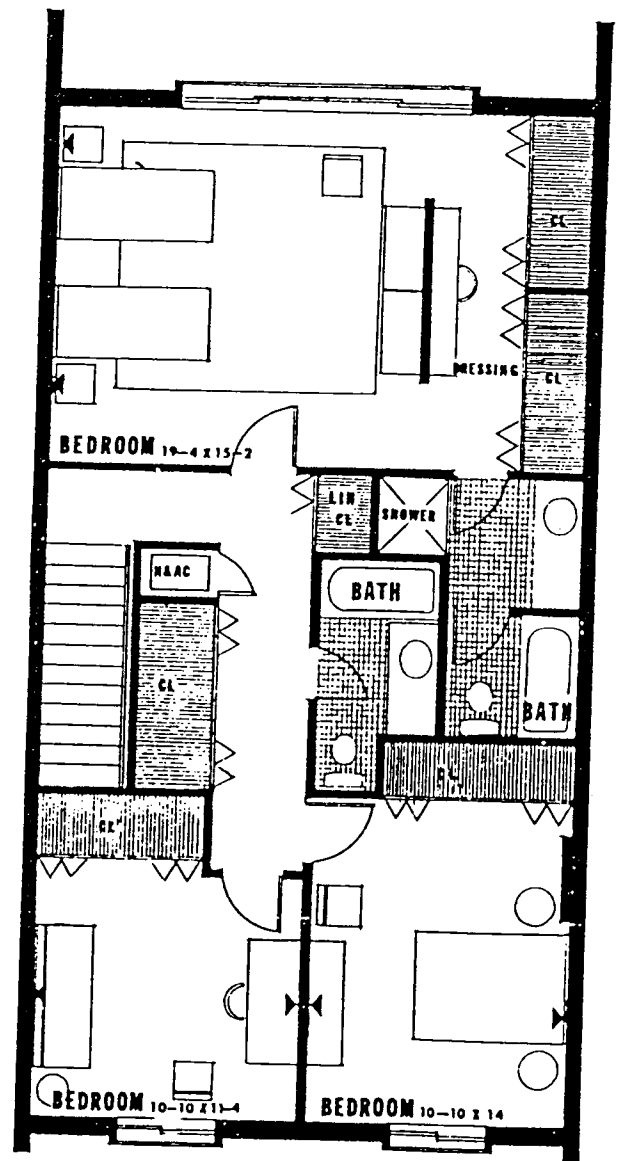

CROSS KEYS TOWNHOUSE

MODEL B — 18 FEET

TWO BEDROOMS — TWO BATHS — POWDER ROOM

FIRST FLOOR

SECOND FLOOR

- ▶ PREWIRED TELEPHONE OUTLETS
- ▶ P PREWIRED PANEL TELEPHONE

All Measurements Approximate

CROSS KEYS TOWNHOUSE
 MODEL A — 16 FEET
 TWO BEDROOMS — ONE BATH — POWDER ROOM

FIRST FLOOR

SECOND FLOOR

- ▶ PREWIRED TELEPHONE OUTLETS
- ▶ P PREWIRED PANEL TELEPHONE

All Measurements Approximate

CROSS KEYS TOWNHOUSE

MODEL D — COUNTRY KITCHEN — 23 FT.
THREE BEDROOMS — TWO BATHS AND POWDER ROOM

FIRST FLOOR

SECOND FLOOR

- ▶ PREWIRED TELEPHONE OUTLETS
- ▶▶ PREWIRED PANEL TELEPHONE

All Measurements Approximate

CROSS KEYS TOWNHOUSE
 MODEL C - 23 FT
 THREE BEDROOMS - TWO BATHS AND POWDER ROOM

FIRST FLOOR

SECOND FLOOR

- ▶ PREWIRED TELEPHONE OUTLETS
- ▶ PREWIRED PANEL TELEPHONE

All Measurements Approximate