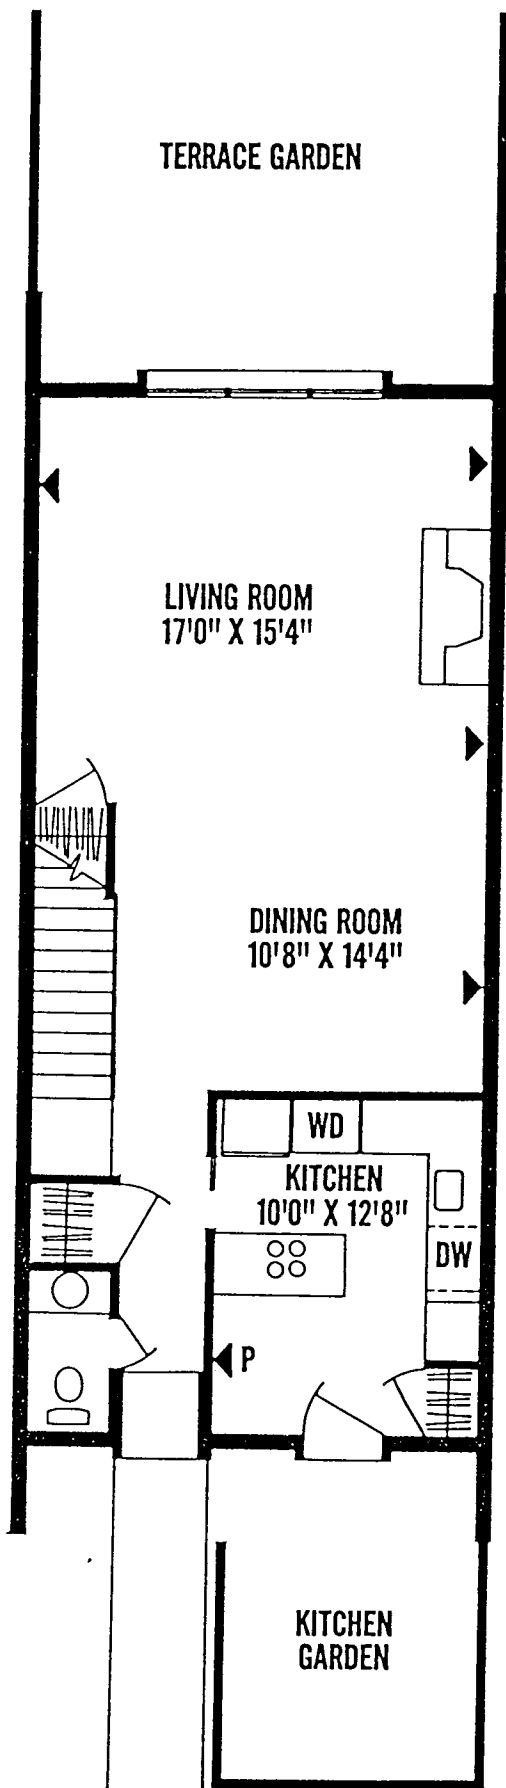

CROSS KEYS TOWNHOUSE

MODEL B — 18 FEET

TWO BEDROOMS — TWO BATHS — POWDER ROOM

FIRST FLOOR

SECOND FLOOR

- ▶ PREWIRED TELEPHONE OUTLETS
- ▶ P PREWIRED PANEL TELEPHONE

All Measurements Approximate

CROSS KEYS TOWNHOUSE
 MODEL A — 16 FEET
 TWO BEDROOMS — ONE BATH — POWDER ROOM

FIRST FLOOR

SECOND FLOOR

- ▶ PREWIRED TELEPHONE OUTLETS
- ▶ P PREWIRED PANEL TELEPHONE

All Measurements Approximate

CROSS KEYS TOWNHOUSE

MODEL D — COUNTRY KITCHEN — 23 FT.
THREE BEDROOMS — TWO BATHS AND POWDER ROOM

FIRST FLOOR

SECOND FLOOR

- ▶ PREWIRED TELEPHONE OUTLETS
- ▶▶ PREWIRED PANEL TELEPHONE

All Measurements Approximate

CROSS KEYS TOWNHOUSE
 MODEL C - 23 FT
 THREE BEDROOMS - TWO BATHS AND POWDER ROOM

FIRST FLOOR

SECOND FLOOR

- ▶ PREWIRED TELEPHONE OUTLETS
- ▶ PREWIRED PANEL TELEPHONE

All Measurements Approximate