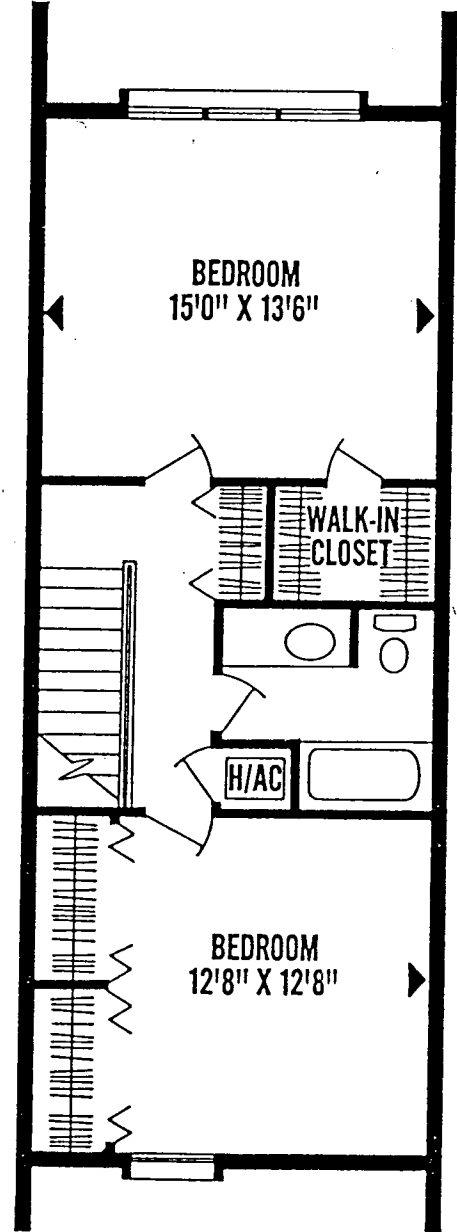

CROSS KEYS TOWNHOUSE

MODEL B — 18 FEET

TWO BEDROOMS — TWO BATHS — POWDER ROOM

FIRST FLOOR

SECOND FLOOR

- ▶ PREWIRED TELEPHONE OUTLETS
- ▶ P PREWIRED PANEL TELEPHONE

All Measurements Approximate

CROSS KEYS TOWNHOUSE
 MODEL A — 16 FEET
 TWO BEDROOMS — ONE BATH — POWDER ROOM

FIRST FLOOR

SECOND FLOOR

- ▶ PREWIRED TELEPHONE OUTLETS
- ▶ P PREWIRED PANEL TELEPHONE

All Measurements Approximate

CROSS KEYS TOWNHOUSE

MODEL D — COUNTRY KITCHEN — 23 FT.
THREE BEDROOMS — TWO BATHS AND POWDER ROOM

FIRST FLOOR

SECOND FLOOR

- ▶ PREWIRED TELEPHONE OUTLETS
- ▶▶ PREWIRED PANEL TELEPHONE

All Measurements Approximate

CROSS KEYS TOWNHOUSE
 MODEL C - 23 FT
 THREE BEDROOMS - TWO BATHS AND POWDER ROOM

FIRST FLOOR

SECOND FLOOR

- ▶ PREWIRED TELEPHONE OUTLETS
- ▶ PREWIRED PANEL TELEPHONE

All Measurements Approximate